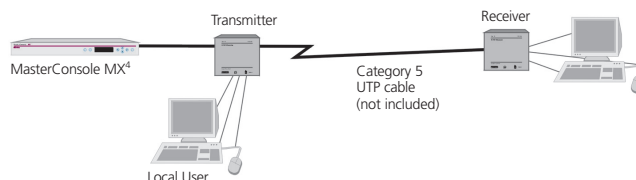

UPCEDF (for MX⁴)