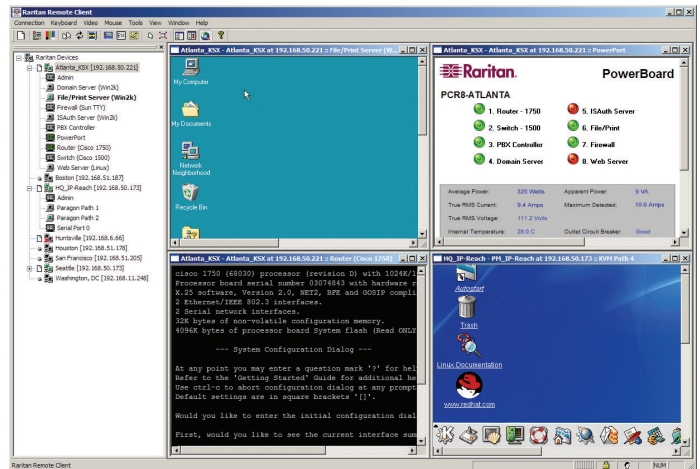

Secure console level management and cold start power

Return On Investment

Dominion KSX pays for itself quickly by:

- Reducing costly administration of on-call labor and outsourced service providers.
- Slashing expensive downtime by providing network-independent access in emergencies.
- Eliminating expensive and inconvenient travel to remote locations.
- Leveraging the centralized expertise of IT managers, regardless of their locations.
- Replacing multiple software solutions with one single hardware solution - increasing efficiency and saving valuable IT staff time.

Features

- Plug and play - no third party software required.
- Multi-platform PS/2®, Sun® and USB servers.
- Local port for rack access.
- SSL 128-bit encryption.
- KVM console ports - choose from 4 or 8.
- Serial ports - choose from 4 or 8.
- Dedicated power control port.
- Built-in modem.
- 1U rack mountable.
- 64K buffering per port.
- CommandCenter-Ready™.

One Consolidated View

A single sign-on and single interface provides one consolidated view of all servers and IT devices at each remote office:

- No additional software is required.
- Simple point and click management.
- Single, fail-safe solution.

When you're ready to take control, do it with Dominion KSX.

Distributed by:

Raritan Computer, Inc. is a leading supplier of IT infrastructure management solutions for secure access, monitoring and management of servers and other IT devices in data centers and remote offices. Raritan was founded in 1985, and since then has been making products that are used to control millions of servers at more than 50,000 network data centers, computer test labs and multi-workstation environments around the world. From the small business to the enterprise, Raritan's complete line of compatible and scalable KVM and remote connectivity products offers IT professionals the most reliable, flexible and secure in-band and out-of-band solutions to manage data center equipment, while improving operational productivity. More information on the company is available at raritan.com.