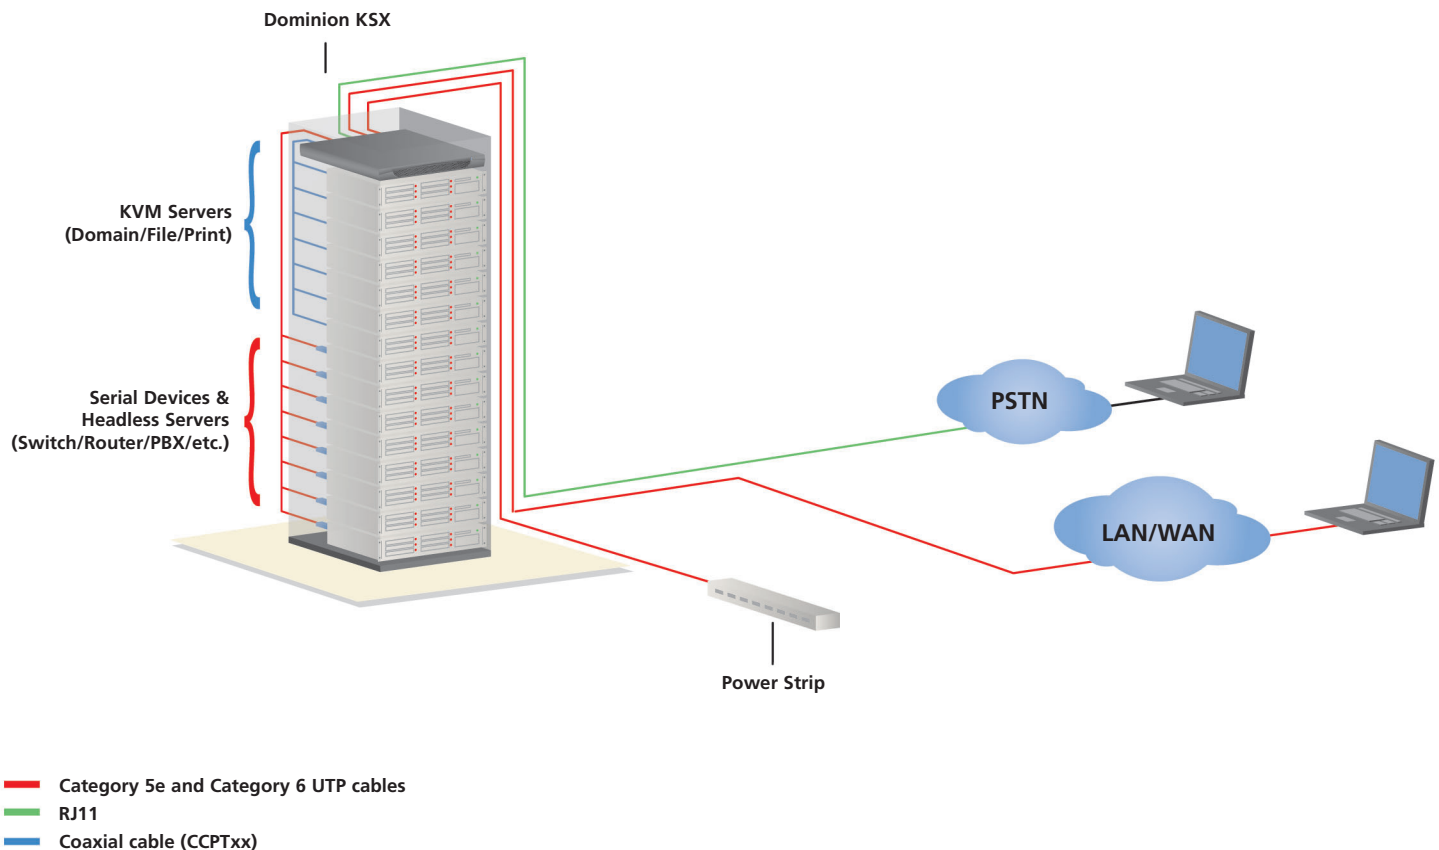

Anytime, anywhere access and control

- Point-and-click or command-line control of devices.
- Secure, centralized monitoring and notification.
- Easy plug and play installation and operation.
- Convenient flash upgrades.
- Local user console for direct analog access to KVM devices.

Performance

Dominion KSX includes all of the features you need for superior performance:

- High performance over low bandwidth connections including modem, wireless, cable, DSL and fractional T1.
- Industry - leading KVM-Over-IP technology provides

high quality video with low bandwidth utilization.

- Tight mouse synchronization that reduces latency, the tedious wait for key strokes and mouse movements to catch up with your commands.
- Built-in serial port buffering to provide views of recent console history, assistance in debugging and, ultimately, reduced downtime.

Security

Dominion KSX provides bulletproof security via:

- SSL 128-bit RSA public key, 128-bit RC4 private key encryption.
- User authentication with RADIUS and LDAP support.
- Use of only one additional network port to preserve strict firewall settings.
- Customizable user profiles.
- User event logging.
- Ability to deactivate modem and/or browser access.