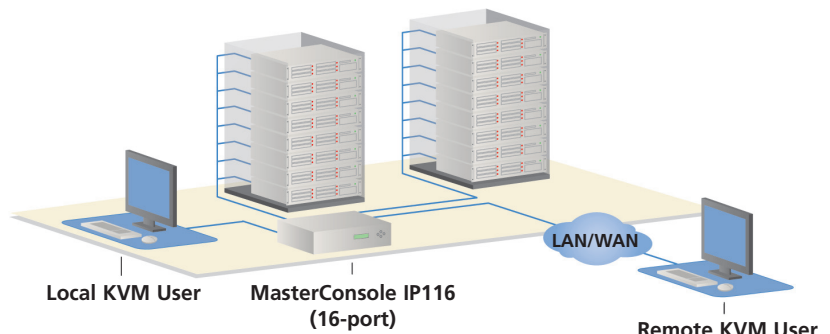

When you're ready to take control, do it with Raritan's MasterConsole IP.

Raritan is a leading supplier of solutions for managing IT infrastructure equipment and the mission-critical applications and services that run on it. Raritan was founded in 1985, and since then has been making products that are used to manage IT infrastructures at more than 50,000 network data centers, computer test labs and multi-workstation environments around the world. From the small business to the enterprise, Raritan's complete line of compatible and scalable IT management solutions offers IT professionals the most reliable, flexible and secure in-band and out-of-band solutions to simplify the management of data center equipment, applications and services, while improving operational productivity. More information on the company is available at Raritan.com.

© 2006 Raritan Computer, Inc. All rights reserved. Raritan, CommandCenter and Dominion are registered trademarks of Raritan Computer, Inc. in the United States and/or other countries. All others are trademarks of their respective owners.

*To qualify for advanced replacement under the standard warranty, you must register the product at <http://Raritan.com/standard_warranty>. Specifications are subject to change without notice.