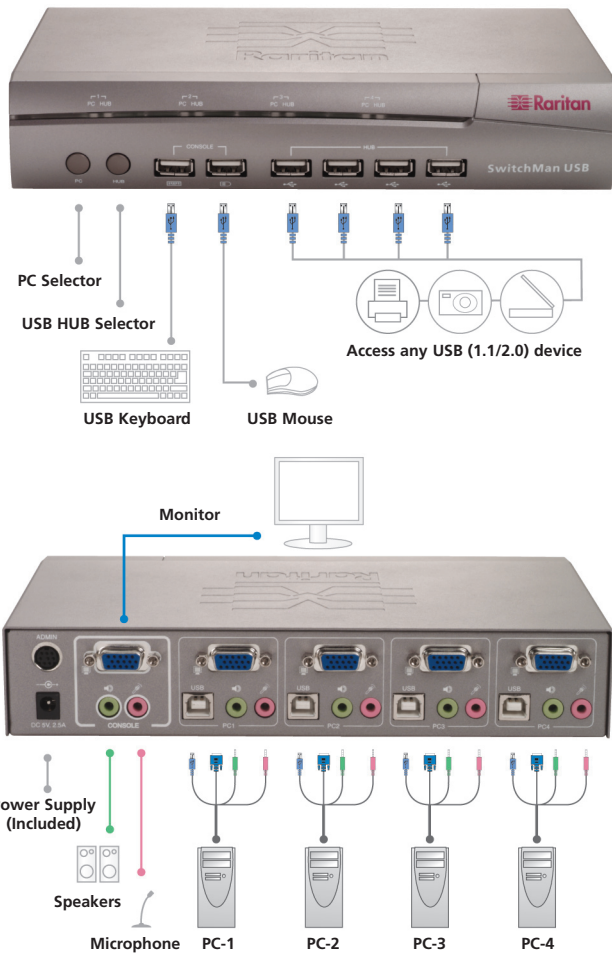

SwitchMan USB

- Save desktop space and consolidate control of your USB connecting computers and USB peripherals
- Share printers, scanners, digital cameras, audio equipment, PDAs and other USB peripherals
- Audio support: Share speakers and microphone for multi-media applications
- Easy installation with color-coded connectors

Not shown: Separate Keyboard, Video, Mouse and audio connectors on the PC end of the cable.

SwitchMan USB-COMBO

- Save desktop space and consolidate control of your USB and PS/2 connecting computers and USB peripherals
- Share printers, scanners, digital cameras and other USB peripherals
- Audio support: Share speakers and microphone for multi-media applications
- Easy installation with color-coded connectors