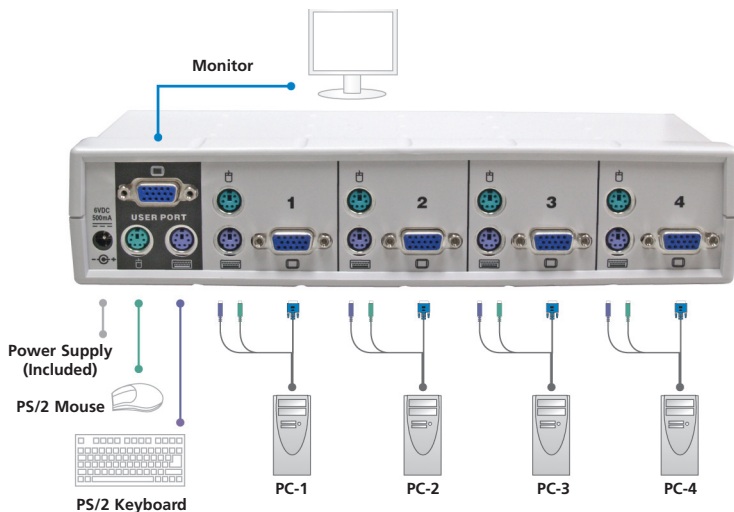

SwitchMan PS/2

- Works with PS/2 desktops, workstations, servers, and laptops
- Prevents keyboard lockups through complete keyboard/mouse emulation with dedicated processors for each PC
- Allows switching between PCs from front panel push-buttons with LED indicators or easy hot-key commands
- Offers flawless PC boot-up and operation

Not shown: Keyboard, Video and Mouse connectors on the PC end of the cable.

SwitchMan Cable Plus

Raritan's SwitchMan Cable Plus, a 2-port PS/2 KVM (Keyboard, Video and Mouse) switch with integrated cables, allows you to access and control two computers (PC and/or Mac®) from a single keyboard, monitor and mouse.