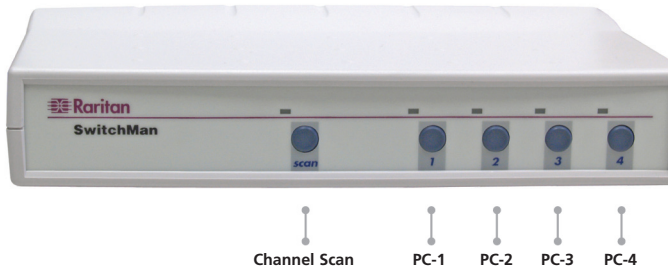

SwitchMan PS/2

- Works with PS/2 desktops, workstations, servers, and laptops
- Prevents keyboard lockups through complete keyboard/mouse emulation with dedicated processors for each PC
- Allows switching between PCs from front panel push-buttons with LED indicators or easy hot-key commands
- Offers flawless PC boot-up and operation

Not shown: Keyboard, Video and Mouse connectors on the PC end of the cable.

SwitchMan Cable Plus

Raritan's SwitchMan Cable Plus, a 2-port PS/2 KVM (Keyboard, Video and Mouse) switch with integrated cables, allows you to access and control two computers (PC and/or Mac®) from a single keyboard, monitor and mouse.