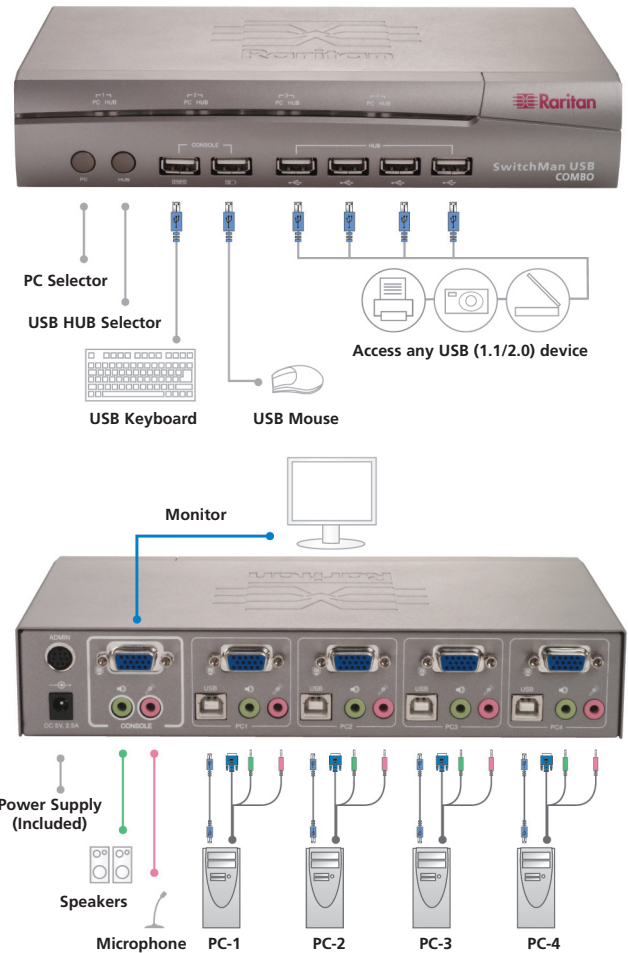

Color-coded connectors and premium, ultra-thin coax cables make installation easy. The SwitchMan KVM allows control of up to four computers from a single keyboard, video and mouse.

SwitchMan's USB and COMBO models have a built-in USB 2.0 Hub, which allows the sharing of multiple USB-supported devices, including scanners, digital cameras and printers to be shared among multiple computers. Plus, the SwitchMan USB and COMBO models offer audio switching functionality that lets you share a single microphone and stereo speakers among multiple computers.

Easy to connect and operate

Connect both PCs and/or Apple Macs® (USB versions only) to SwitchMan using Raritan's premium, ultra-thin KVM cables for the highest video and audio quality. Your standard keyboard, mouse and VGA monitor plug into the unit with no software to load or complicated set up. Standard features such as a PC selection button, LED indicators and hot-keys make SwitchMan operation a snap. Operate any of four PCs by simply pushing the corresponding button or hot-key on your keyboard.

SwitchMan USB

- Save desktop space and consolidate control of your USB connecting computers and USB peripherals
- Share printers, scanners, digital cameras, audio equipment, PDAs and other USB peripherals
- Audio support: Share speakers and microphone for multi-media applications
- Easy installation with color-coded connectors

Not shown: Separate Keyboard, Video, Mouse and audio connectors on the PC end of the cable.

SwitchMan USB-COMBO

- Save desktop space and consolidate control of your USB and PS/2 connecting computers and USB peripherals
- Share printers, scanners, digital cameras and other USB peripherals
- Audio support: Share speakers and microphone for multi-media applications
- Easy installation with color-coded connectors