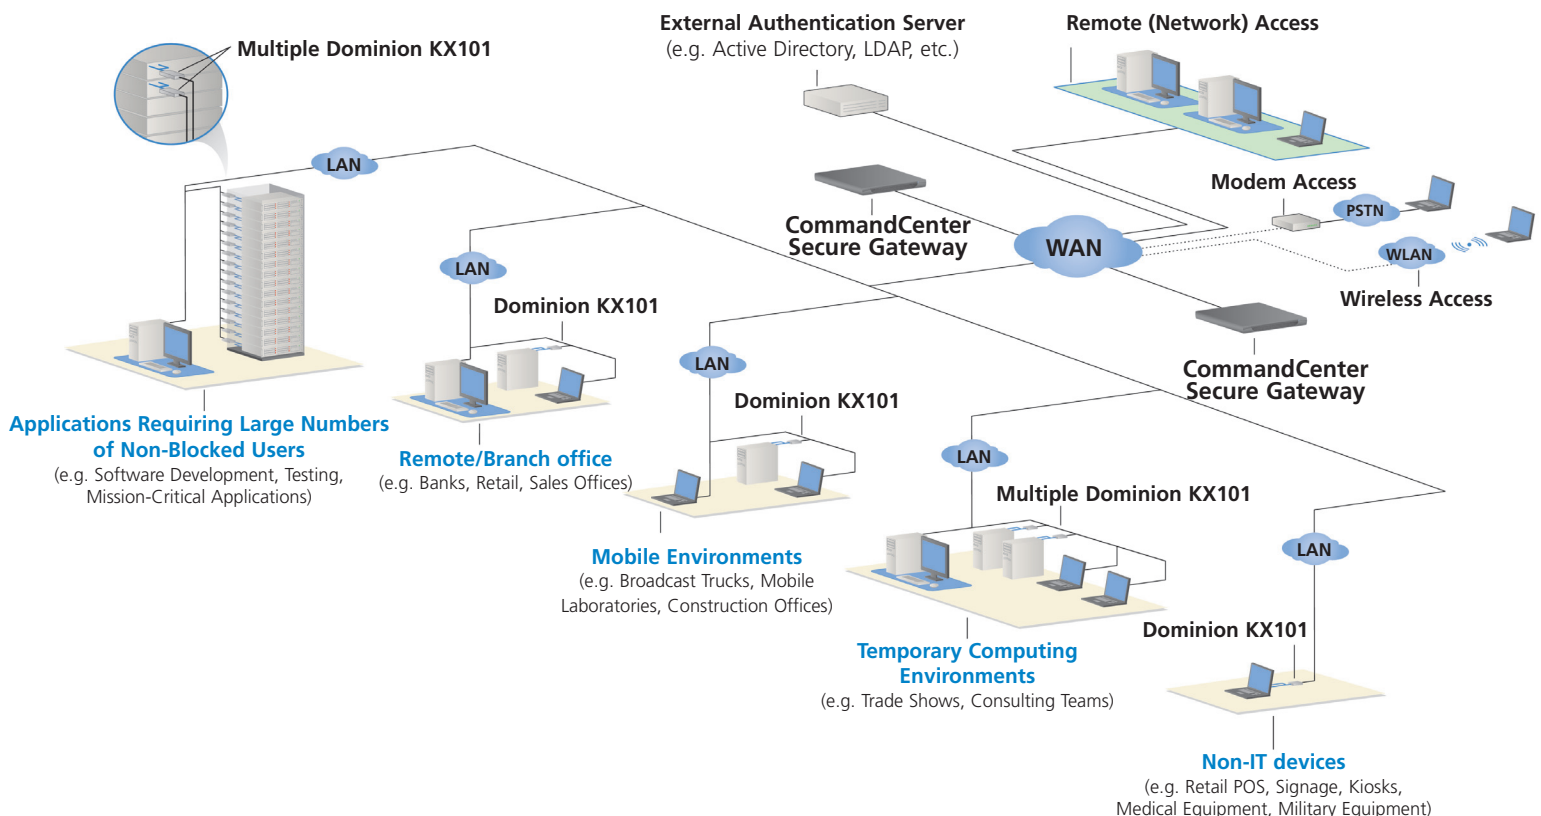

In addition, the Dominion KX101 is incredibly scalable. Because it's CommandCenter-Ready™, literally thousands of Dominion KX101 units can be integrated through Raritan's CommandCenter Secure Gateway into a single logical network, with a single sign-on to a single IP address.

## Versatile

The Dominion KX101's unique form factor and non-blocked access make it an ideal remote management platform for:

- ▶ Small numbers of servers in remote mission-critical environments where the price of multi-port KVM switches is not justified, such as pipeline pumping stations, oil rigs and military installations
- ▶ Environments that require many-to-many connectivity between large numbers of users and target devices, such as software development labs
- ▶ Environments where remote access to mission-critical servers could be blocked by other remote administrators try to access other servers
- ▶ Environments where target devices are often moved around into different configurations, such as test labs and demo rooms
- ▶ Highly mobile applications such as remote broadcast trucks and police or fire department mobile command centers
- ▶ Small businesses or branch offices that need remote access, but where a multi-port KVM-over-IP switch is not required

## Easy to use

- ▶ Provides anytime, anywhere BIOS-level access via the industry's broadest range of browsers (Internet Explorer, Mozilla® Firefox, and Netscape®)
- ▶ Virtual KVM Desktop creates a user experience virtually indistinguishable from an "at-the-rack" connection
- ▶ Multi-Platform KVM Client (MPC) works with all of the popular web browsers running on most major operating systems
- ▶ PC Share mode lets up to eight users remotely access the same server for collaborative troubleshooting
- ▶ Plug-and-play appliance is easily installed; up and running in minutes
- ▶ Firmware upgradeable over Ethernet with Failsafe
- ▶ Serial admin console port allows local configuration, diagnostics and resetting factory defaults