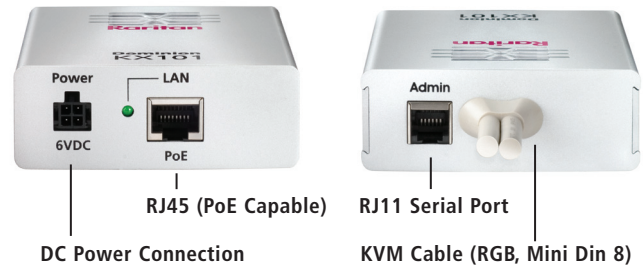

Specifications

Dominion KX101

Dominion KX Model	KX101
Form Factor	Zero U form factor; rack mountable vertically or horizontally (bracket kit included)
Dimensions (DxWxH)	4.055" x 2.913" x 1.063"; 103 x 74 x 27mm
Weight	0.6292lbs; 0.286kg
Power	AC/DC (100-240V~/ 6VDC) power adapter or Power over Ethernet (PoE) – Mid-Span Power Insertion – Signal-Pair Power Insertion
Operating temperature	0° - 40°C (32° - 104°F)
Humidity	20% - 85% RH
Indicators: Blue RARITAN back-lit logo Green LED	Boot-up and power-level indicator Network activity
Local connection Serial Admin Console Port	1 - RJ11 port for RS232 serial communication connection
Remote Connection: Network Protocols	One 10/100 Ethernet (RJ45) port TCP/IP, HTTP, HTTPS, UDP, RADIUS, LDAP, SNMP, DHCP
Screen Resolutions: PC graphic mode SUN® video mode	Up to 1600 X 1200 @ 60Hz 640 X 480 @ 60/72/75/85Hz, 800 X 600 @ 56/60/72/75/85Hz, 1024 X 768 @ 60/70/75/85Hz, 1152 X 864 @ 60/75Hz, 1280 X 1024 @ 60Hz, 1600 X 1200 @ 60Hz
Warranty	Two years with advanced replacement*